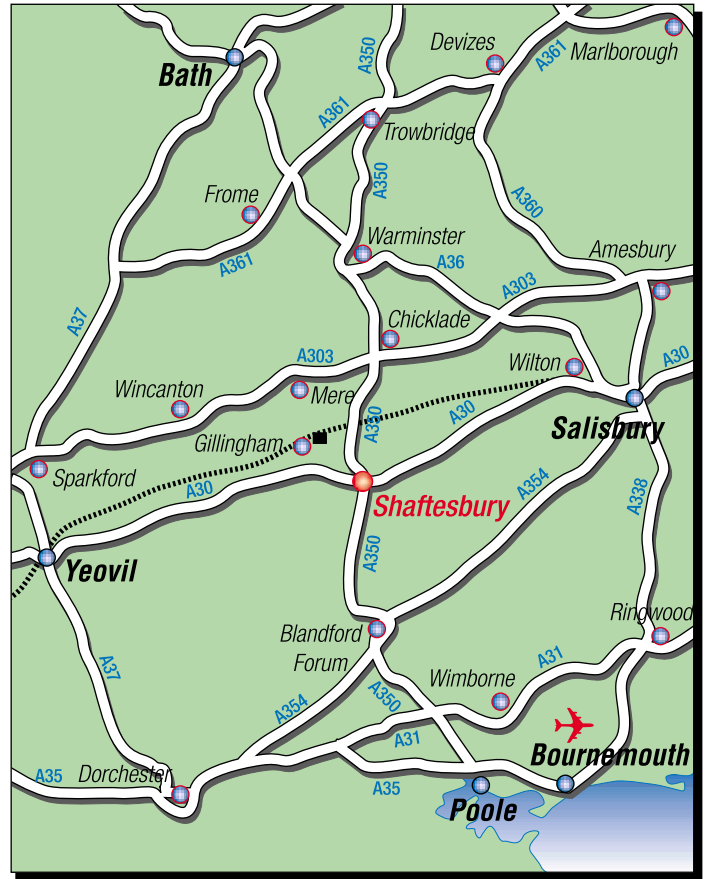

# wessexgroup

electrical systems & services

**address:**

Wincombe Lane  
Shaftesbury  
Dorset  
SP7 8PJ

**telephone:**

01747 855406

**facsimile:**

01747 855117

Saxon hill top town of Shaftesbury, home of the famous Gold Hill